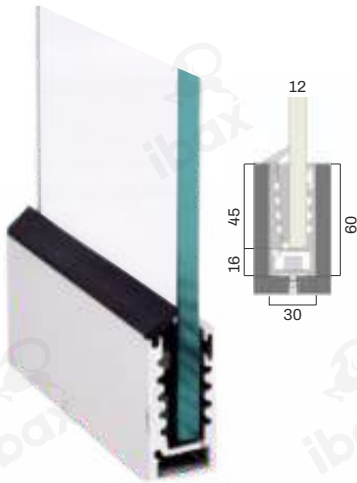

Silver Sparkle

Antique

Black

Grey