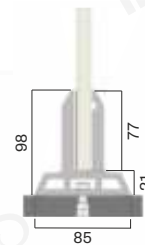

ibax BR-04

Material : Aluminium - 6063T6
Finish : Silver Sparkle/Antique/Black/Grey/Wooden
Function : Spigot Type Mechanism
Installation : Floor Mounted
Product Size : 70 MM
Glass Thickness : 12 MM