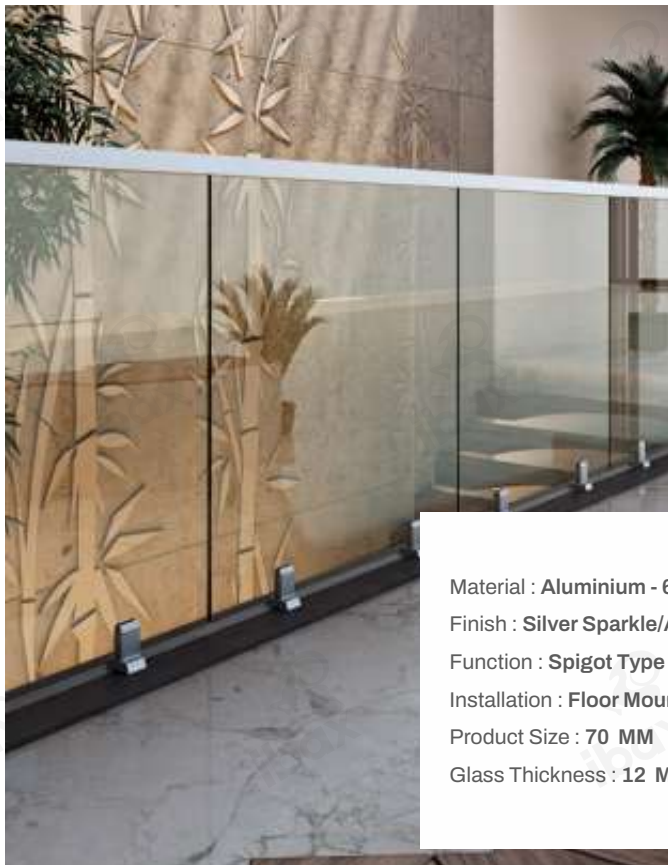

Silver Sparkle

Antique

Black

Grey

Wooden

**ibax BR-03**

Material : Aluminium - 6063T6  
 Finish : Silver Sparkle/Antique/Black/Grey/Wooden  
 Function : Continuous Profile System  
 Grout Base Profile System  
 Installation : Floor Mounted  
 Glass Thickness : 12 MM