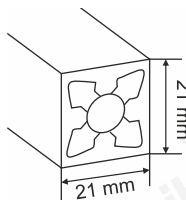

IB-03
Size(mm)   **Finish**
3000   Black