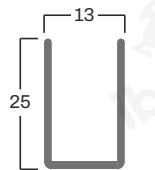

U CHANNEL (25 x 13)

10 Feet

Finishes Black, Gold, Rose, Antq., CP, SS