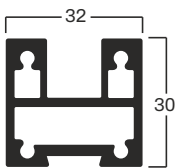

NEW

ISP 01 10 Ft.
Finishes Black, Grey, Gold, Rose Gold, Antique