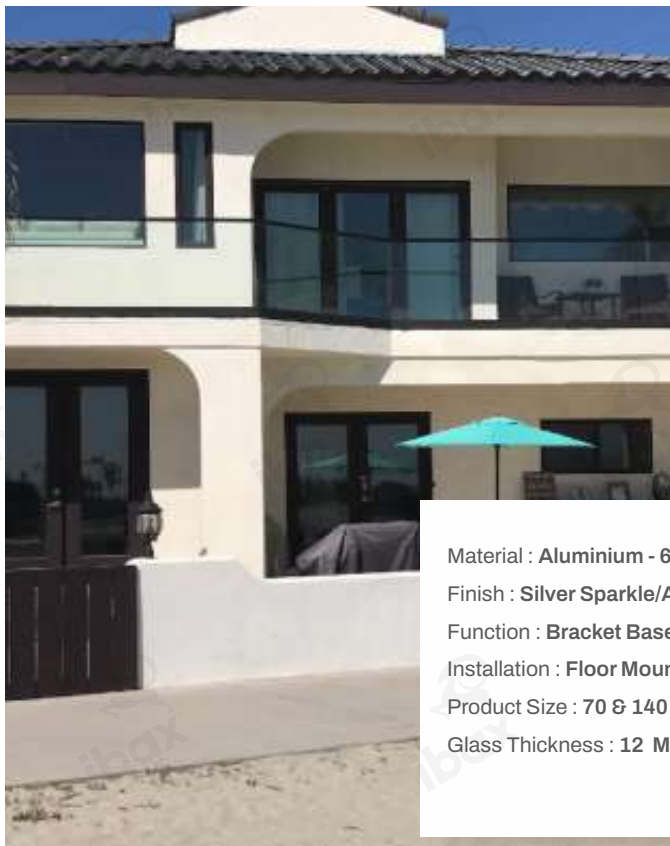

Silver Sparkle

Antique

Black

Grey

Wooden

**ibax BR-04**

Material : Aluminium - 6063T6  
 Finish : Silver Sparkle/Antique/Black/Grey/Wooden  
 Function : Spigot Type Mechanism  
 Installation : Floor Mounted  
 Product Size : 70 MM  
 Glass Thickness : 12 MM