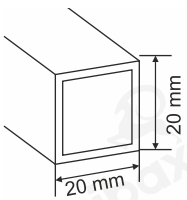

Racking System

IB-01
Size(mm)   **Finish**
3000   Black