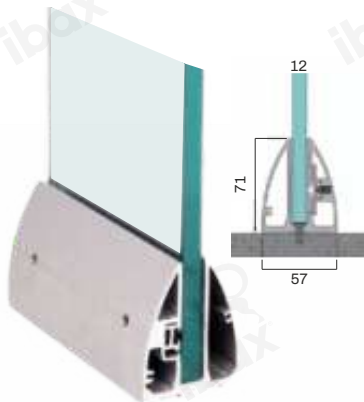

Material : Aluminium - 6063T6
Finish : Silver Sparkle/Antique/Black/Grey/Wooden
Function : Bracket Base Profile with Cover System
Installation : Floor Mounted
Product Size : 70 & 140 MM
Glass Thickness : 12 MM

ibax BR-05

ibax BR-06

Material : Aluminium - 6063T6
Finish : Silver Sparkle/Antique/Black/Grey/Wooden
Function : Continuous Profile System
Installation : Floor Mounted
Glass Thickness : 12 MM