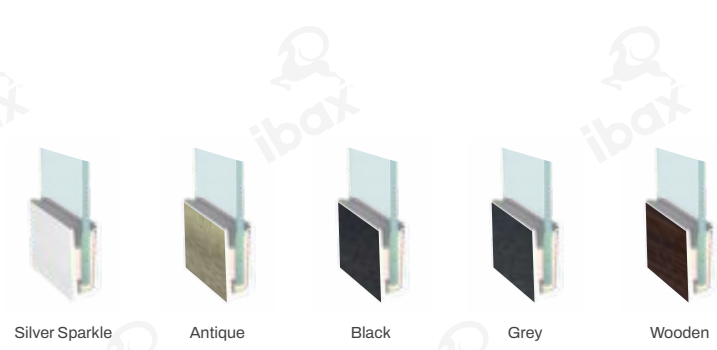

# Glass Railing System

Our sophisticated Glass Railing System is redefining the concept of elegance and safety. This exquisite system seamlessly blends transparency and durability, providing an unobstructed view while ensuring optimal security. Crafted with precision and customizable to suit your preferences, our Glass Railing System enhances the aesthetics of any space, creating a contemporary and stylish atmosphere. Elevate your surroundings with our exceptional Glass Railing System and experience the perfect combination of beauty and functionality.

Material : Aluminium - 6063T6  
 Finish : Silver Sparkle/Antique/Black/Grey/Wooden  
 Function : Bracket Base Profile with Cover System  
 Installation : Floor Mounted  
 Product Size : 70 & 140 MM  
 Glass Thickness : 12 MM

**ibax BR-01**

**ibax BR-02**

(Special Product for High Rise Buildings)  
 Material : Aluminium - 6063T6  
 Finish : Silver Sparkle/Antique/Black/Grey/Wooden  
 Function : Continuous Profile System  
 Installation : Floor Mounted  
 Glass Thickness : 12 MM  
 Height : Upto 1200 MM