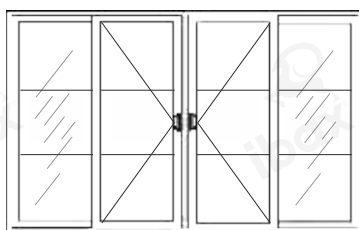

DOUBLE OPENING