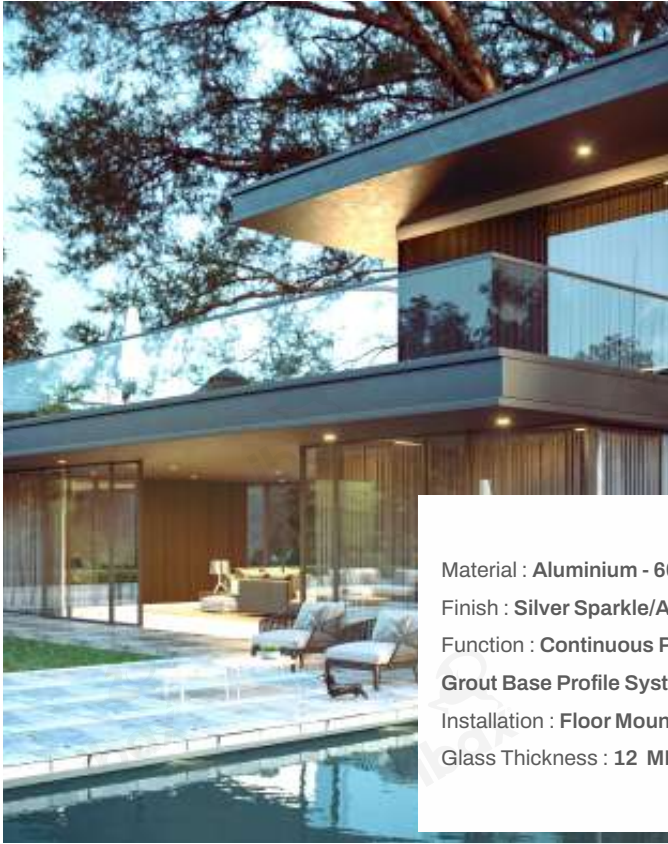

Material : Aluminium - 6063T6
Finish : Silver Sparkle/Antique/Black/Grey/Wooden
Function : Continuous Profile System
Grout Base Profile System
Installation : Floor Mounted
Glass Thickness : 12 MM

ibax BR-09

ibax BR-10

(Special Product for High Rise Buildings)
Material : Aluminium - 6063T6
Finish : Silver Sparkle/Antique/Black/Grey/Wooden
Function : Continuous Profile System
Installation : Floor Mounted
Glass Thickness : 12 MM
Height : Upto 1200 MM