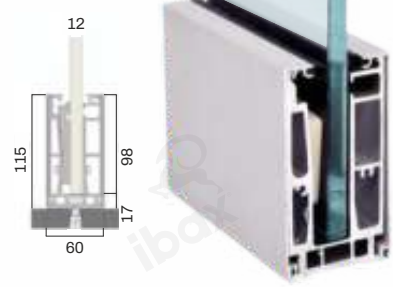

Material : Aluminium - 6063T6  
 Finish : Silver Sparkle/Antique/Black/Grey/Wooden  
 Function : Bracket Base Profile with Cover System  
 Installation : Floor Mounted  
 Product Size : 70 & 140 MM  
 Glass Thickness : 12 MM