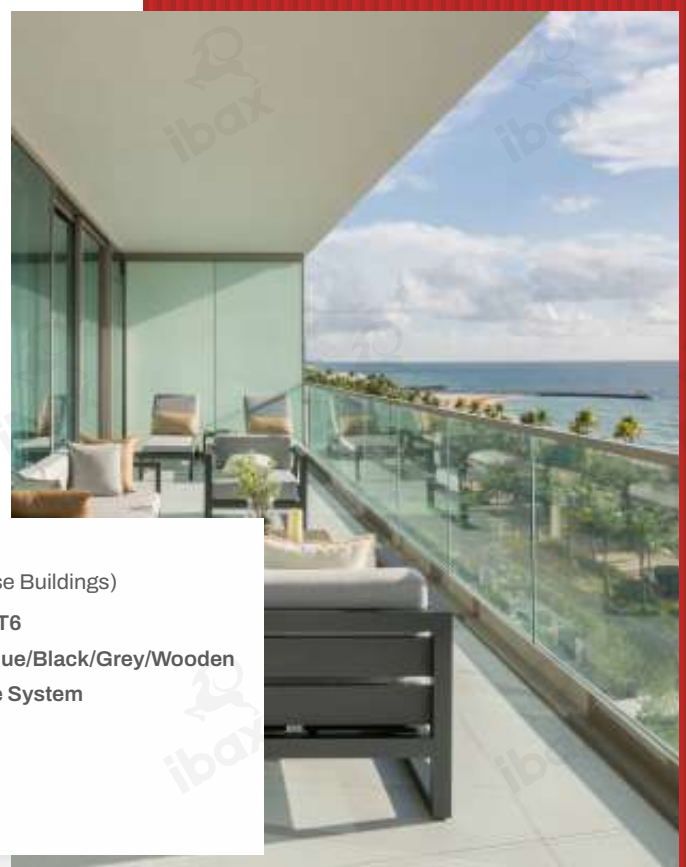

ibax BR-02

(Special Product for High Rise Buildings)
Material : Aluminium - 6063T6
Finish : Silver Sparkle/Antique/Black/Grey/Wooden
Function : Continuous Profile System
Installation : Floor Mounted
Glass Thickness : 12 MM
Height : Upto 1200 MM