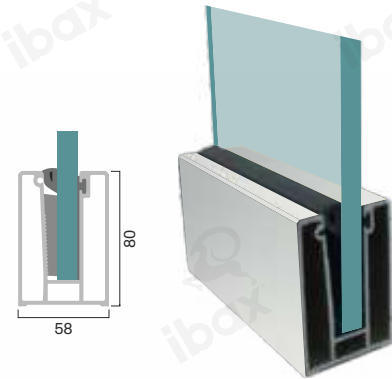

Silver Sparkle    Antique    Black    Grey    Wooden

**NEW**

Material : Aluminium - 6063T6  
 Finish : Silver Sparkle/Antique/Black/Grey/Wooden  
 Function : Continuous Profile System  
 Installation : Floor Mounted  
 Glass Thickness : 12 MM

**ibax BR-16**

Material : Aluminium - 6063T6  
 Finish : **Antique/Black/Grey/Wooden**  
 Function : **Continuous Profile System**  
 Installation : **Floor Mounted**  
 Product Size : **58 & 80 MM**  
 Glass Thickness : **12 MM**