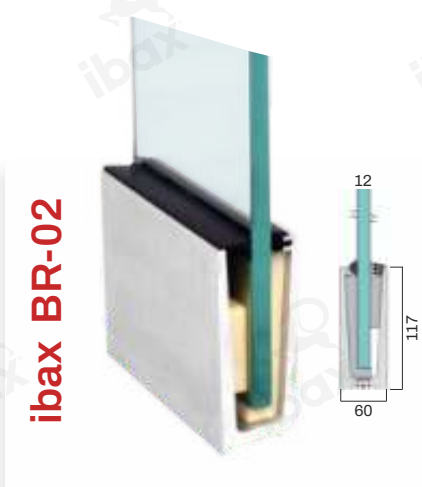

Material : Aluminium - 6063T6  
 Finish : Silver Sparkle/Antique/Black/Grey/Wooden  
 Function : Bracket Base Profile with Cover System  
 Installation : Floor Mounted  
 Product Size : 70 & 140 MM  
 Glass Thickness : 12 MM

**ibax BR-01**

**ibax BR-02**

(Special Product for High Rise Buildings)  
 Material : Aluminium - 6063T6  
 Finish : Silver Sparkle/Antique/Black/Grey/Wooden  
 Function : Continuous Profile System  
 Installation : Floor Mounted  
 Glass Thickness : 12 MM  
 Height : Upto 1200 MM