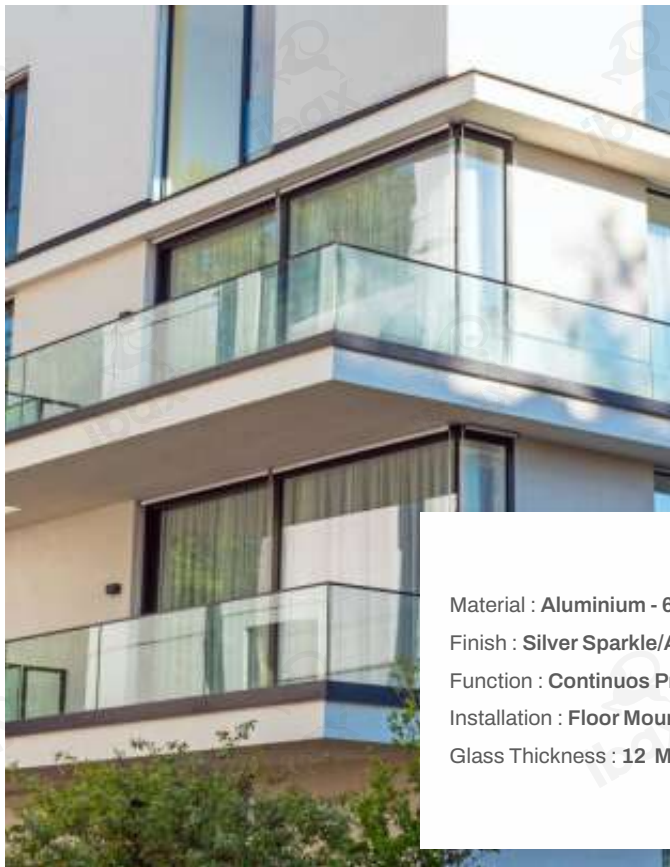

Silver Sparkle