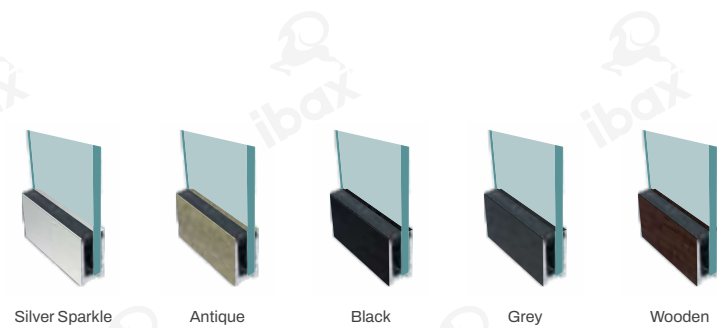

Material : Aluminium - 6063T6
Finish : **Antique/Black/Grey/Wooden**
Function : **Continuous Profile System**
Installation : **Floor Mounted**
Product Size : **58 & 80 MM**
Glass Thickness : **12 MM**

ibax BR-18

ibax BR-19

NEW

Material : Aluminium - 6063T6
Finish : **Antique/Black/Grey/Wooden**
Function : **Continuous Profile System**
Grout Base Profile System
Installation : **Floor Mounted**
Product Size : **38 & 75 MM**
Glass Thickness : **12 MM**