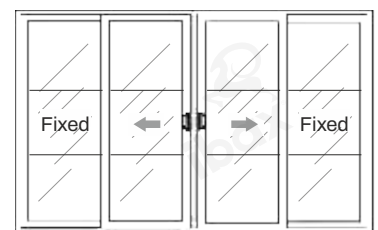

Lean Profile Multi-Glass Sliding & Swing Door System

Product	Quantity
OC Vertical Profile	2 (Length)
OC Horizontal Profile	1 (Length)
IPC 03 Foldable	4 (Length)
IPC 03 Door Jam	2 (Length)
IPC 03 Divider Profile	5 (Length)
Mortise Handle (Framed Door)	1 (Pcs.)
Gasket	4 (Length)
Silicon Bottle	3 (Pcs.)
Door Jam L-Patti	28 (Pcs.)
IPC 2 & 3 Box Cover	1 (Length)
IPC Cover Profile	1 (Length)
Zebra Profile	2 (Length)

REQUIRED QUANTITY OF
EACH PRODUCT TO COMPLETE THE SET ▶

SYNCRO