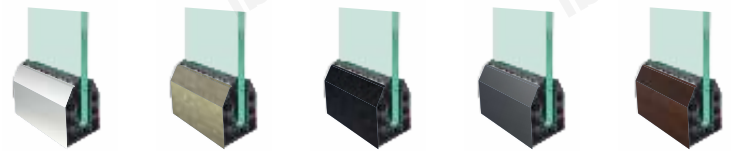

**ibax BR-09**

Silver Sparkle    Antique    Black    Grey    Wooden

**ibax BR-10**

**(Special Product for High Rise Buildings)**  
**Material : Aluminium - 6063T6**  
**Finish : Silver Sparkle/Antique/Black/Grey/Wooden**  
**Function : Continuous Profile System**  
**Installation : Floor Mounted**  
**Glass Thickness : 12 MM**  
**Height : Upto 1200 MM**

Silver Sparkle

Antique

Black

Grey

Wooden

**ibax BR-11**

Material : Aluminium - 6063T6

Finish : Silver Sparkle/Antique/Black/Grey/Wooden

Function : **Bracket Base Profile with Cover System**

Installation : **Floor Mounted**

Glass Thickness : **12 MM**

Silver Sparkle

Antique

Black

Grey

Wooden

**NEW**

**ibax BR-12**

Material : Aluminium - 6063T6

Finish : Silver Sparkle/Antique/Black/Grey/Wooden

Function : **Continuous Profile System**

Installation : **Floor Mounted**

Glass Thickness : **12 MM**

**Material : Aluminium - 6063T6**  
**Finish : Silver Sparkle/Antique/Black/Grey/Wooden**  
**Function : Continuous Profile System**  
**Grout Base Profile System**  
**Installation : Floor Mounted**  
**Glass Thickness : 12 MM**