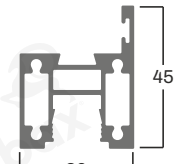

IPC 03 DOOR JAM (36 x 45 MM)

Size 10Ft 16Ft

Finishes Black, Grey, Gold, Rose Gold, Antique