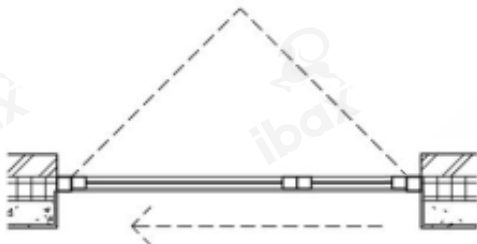

# Aluminium Folding Door System

VERTICAL PROFILE

HORIZONTAL PROFILE

TOP TRACK

BUTTERFLY HINGE

SOFT CLOSE ROLLER

**NEW**