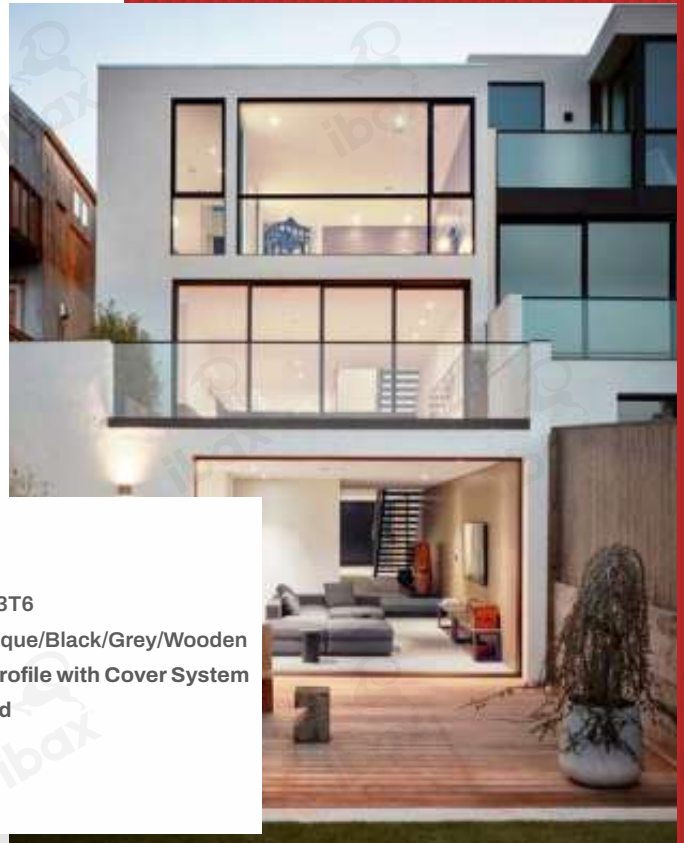

Wooden

ibax BR-11

Material : Aluminium - 6063T6

Finish : Silver Sparkle/Antique/Black/Grey/Wooden

Function : **Bracket Base Profile with Cover System**

Installation : **Floor Mounted**

Glass Thickness : **12 MM**

NEW

ibax BR-12

Material : Aluminium - 6063T6

Finish : Silver Sparkle/Antique/Black/Grey/Wooden

Function : **Continuous Profile System**

Installation : **Floor Mounted**

Glass Thickness : **12 MM**