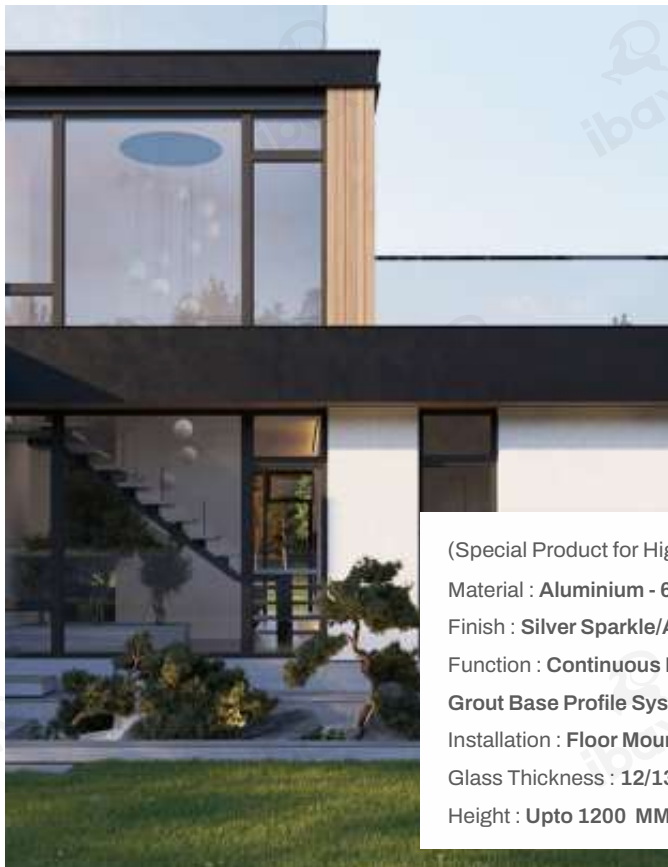

(Special Product for High Rise Buildings)

Material : Aluminium - 6063T6

Finish : Silver Sparkle/Antique/Black/Grey/Wooden

Function : Bracket Base Profile with Cover System

Installation : Floor Mounted

Glass Thickness : 12 MM

Silver Sparkle

Antique

Black

Grey

Wooden

(Special Product for High Rise Buildings)

Material : Aluminium - 6063T6

Finish : Silver Sparkle/Antique/Black/Grey/Wooden

Function : Continuous Profile System

Grout Base Profile System

Installation : Floor Mounted

Glass Thickness : 12/13.5 MM

Height : Upto 1200 MM