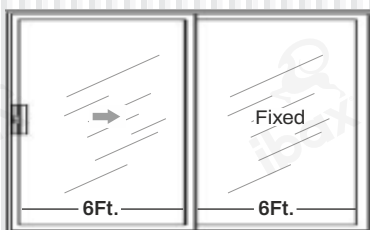

# Heavy Sliding System

**80 / 120 KG**

**VERTICAL PROFILE**

**HORIZONTAL PROFILE**

**TOP TRACK**

**TOP COVER**

**SOFT CLOSE ROLLER**

**W12 x H10 Feet**