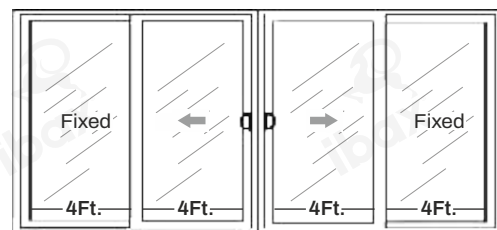

W16 x H10 Feet