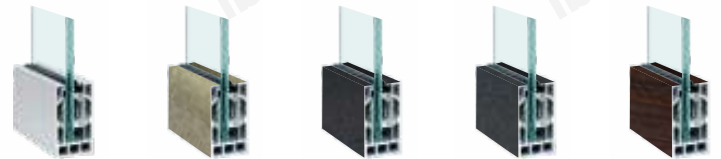

Finish : Silver Sparkle/Antique/Black/Grey/Wooden

Function : Bracket Base Profile with Cover System

Installation : Floor Mounted

Glass Thickness : 12 MM

Silver Sparkle

Antique

Black

Grey