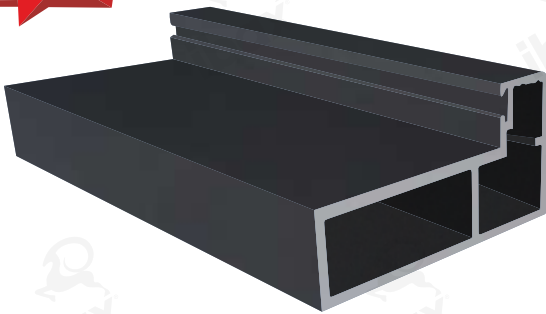

NEW

IPC DOOR JAM 04