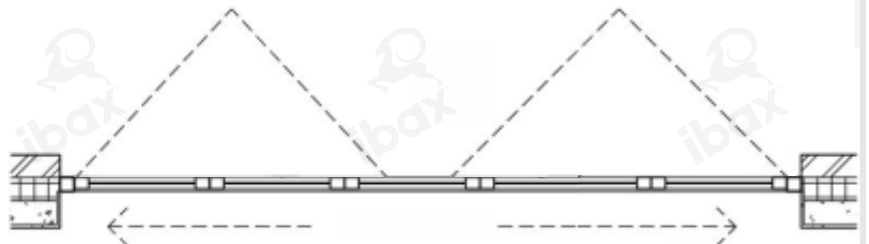

# Aluminium Folding Door System

VERTICAL PROFILE

HORIZONTAL PROFILE

TOP TRACK

BUTTERFLY HINGE

SOFT CLOSE ROLLER

**NEW**