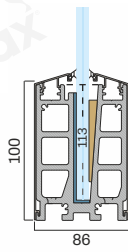

ibax BR-07

(Special Product for High Rise Buildings)

Material : Aluminium - 6063T6

Finish : Silver Sparkle/Antique/Black/Grey/Wooden

Function : Bracket Base Profile with Cover System

Installation : Floor Mounted

Glass Thickness : 12 MM

(Special Product for High Rise Buildings)

Material : Aluminium - 6063T6

Finish : Silver Sparkle/Antique/Black/Grey/Wooden

Function : Continuous Profile System

Grout Base Profile System

Installation : Floor Mounted

Glass Thickness : 12/13.5 MM

Height : Upto 1200 MM

ibax BR-08