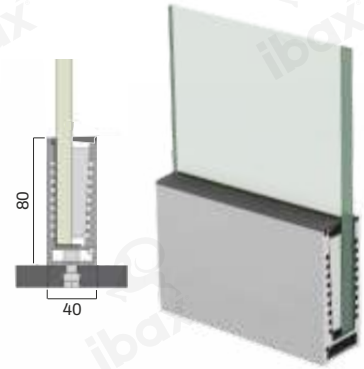

Glass Thickness : 12/13.5 MM

Height : Upto 1200 MM

**ibax BR-08**

**Material : Aluminium - 6063T6**  
**Finish : Silver Sparkle/Antique/Black/Grey/Wooden**  
**Function : Continuous Profile System**  
**Grout Base Profile System**  
**Installation : Floor Mounted**  
**Glass Thickness : 12 MM**

**ibax BR-09**

Silver Sparkle    Antique    Black    Grey    Wooden

**ibax BR-10**

**(Special Product for High Rise Buildings)**  
**Material : Aluminium - 6063T6**  
**Finish : Silver Sparkle/Antique/Black/Grey/Wooden**  
**Function : Continuous Profile System**  
**Installation : Floor Mounted**  
**Glass Thickness : 12 MM**  
**Height : Upto 1200 MM**