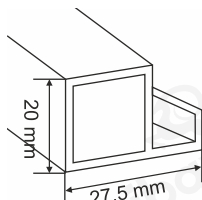

IB-02
Size(mm)   **Finish**
3000   Black