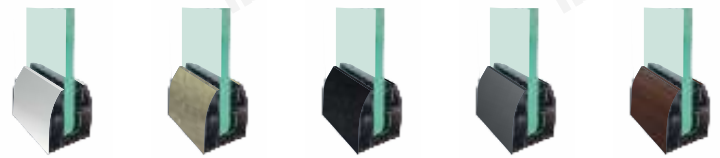

**NEW**

**ibax BR-12**

Material : Aluminium - 6063T6

Finish : Silver Sparkle/Antique/Black/Grey/Wooden

Function : **Continuous Profile System**

Installation : **Floor Mounted**

Glass Thickness : **12 MM**

**Material : Aluminium - 6063T6**  
**Finish : Silver Sparkle/Antique/Black/Grey/Wooden**  
**Function : Continuous Profile System**  
**Grout Base Profile System**  
**Installation : Floor Mounted**  
**Glass Thickness : 12 MM**

**ibax BR-13**

**ibax BR-14**

**Material : Aluminium - 6063T6**  
**Finish : Silver Sparkle/Antique/Black/Grey/Wooden**  
**Function : Continuous Profile System**  
**Installation : Floor Mounted**  
**Glass Thickness : 12 MM**

Silver Sparkle    Antique    Black    Grey    Wooden

**ibax BR-15**

(Special Product for High Rise Buildings)  
 Material : Aluminium - 6063T6  
 Finish : Silver Sparkle/Antique/Black/Grey/Wooden  
 Function : Continuous Profile System  
 Grout Base Profile System  
 Installation : Floor Mounted  
 Glass Thickness : 12/13.5 MM  
 Height : Upto 1200 MM

Silver Sparkle    Antique    Black    Grey    Wooden

**NEW**

Material : Aluminium - 6063T6  
 Finish : Silver Sparkle/Antique/Black/Grey/Wooden  
 Function : Continuous Profile System  
 Installation : Floor Mounted  
 Glass Thickness : 12 MM