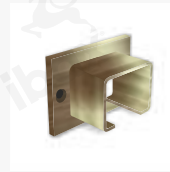

Wall to Pipe

Endcap

180° Connector

90° Connector

Wall to Pipe

Antique

Endcap

180° Connector

90° Connector

Adjustable Bend Round

NEW

Adjustable Bend Square

Other colour options are available against order. For pricing information, please get in touch with our office.