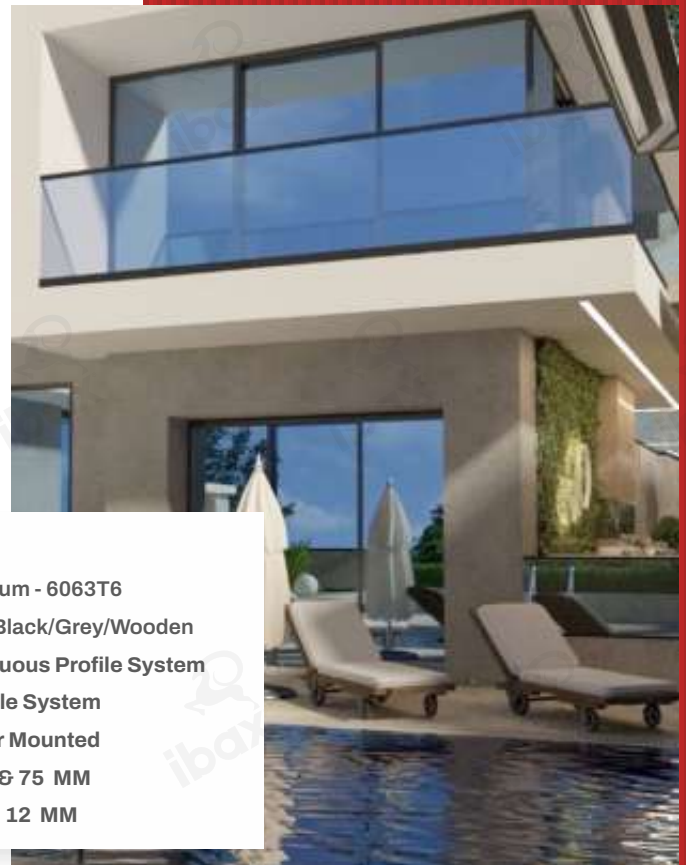

Material : Aluminium - 6063T6
Finish : **Antique/Black/Grey/Wooden**
Function : **Continuous Profile System**
Installation : **Floor Mounted**
Product Size : **58 & 80 MM**
Glass Thickness : **12 MM**

ibax BR-18

ibax BR-19

NEW

Material : Aluminium - 6063T6
Finish : **Antique/Black/Grey/Wooden**
Function : **Continuous Profile System**
Grout Base Profile System
Installation : **Floor Mounted**
Product Size : **38 & 75 MM**
Glass Thickness : **12 MM**