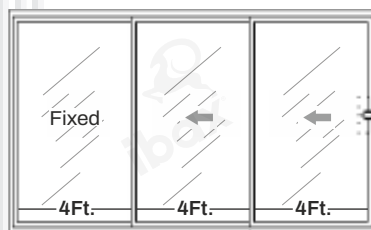

# Heavy Sliding System

**80 / 120 KG**

**VERTICAL PROFILE**

**HORIZONTAL PROFILE**

**TOP TRACK**

**TOP COVER**

**SOFT CLOSE ROLLER**

**W12 x H10 Feet**