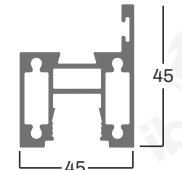

IPC 02 DOOR JAM (45 x 45 MM)

Size 10Ft 16Ft

Finishes Black, Grey, Gold, Rose Gold, Antique